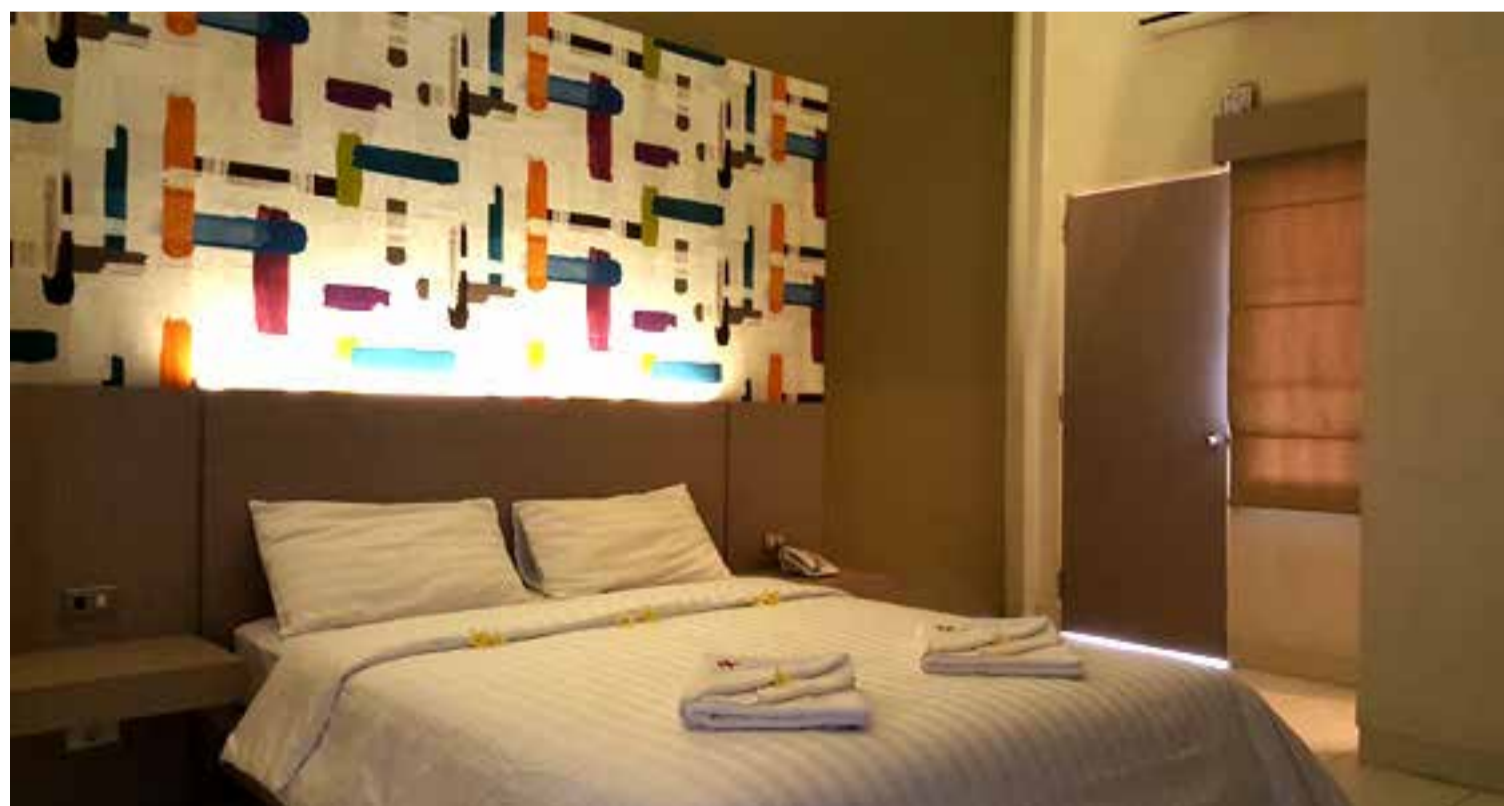

GRIYA ASRI  
MATARAM

START FROM  
IDR **375**.000 /R/N

ROOM TYPE: SUPERIOR

BOOKING: BEFORE 30 JUN 2019

BREAKFAST INCLUDED

TERM AND CONDITIONS:

1. RATES ARE PER ROOM PER NIGHT
2. RATE STARTS FROM AND BASED ON AVAILABILITY SYSTEM
3. CAN'T COMBINE WITH OTHER PROMOTION