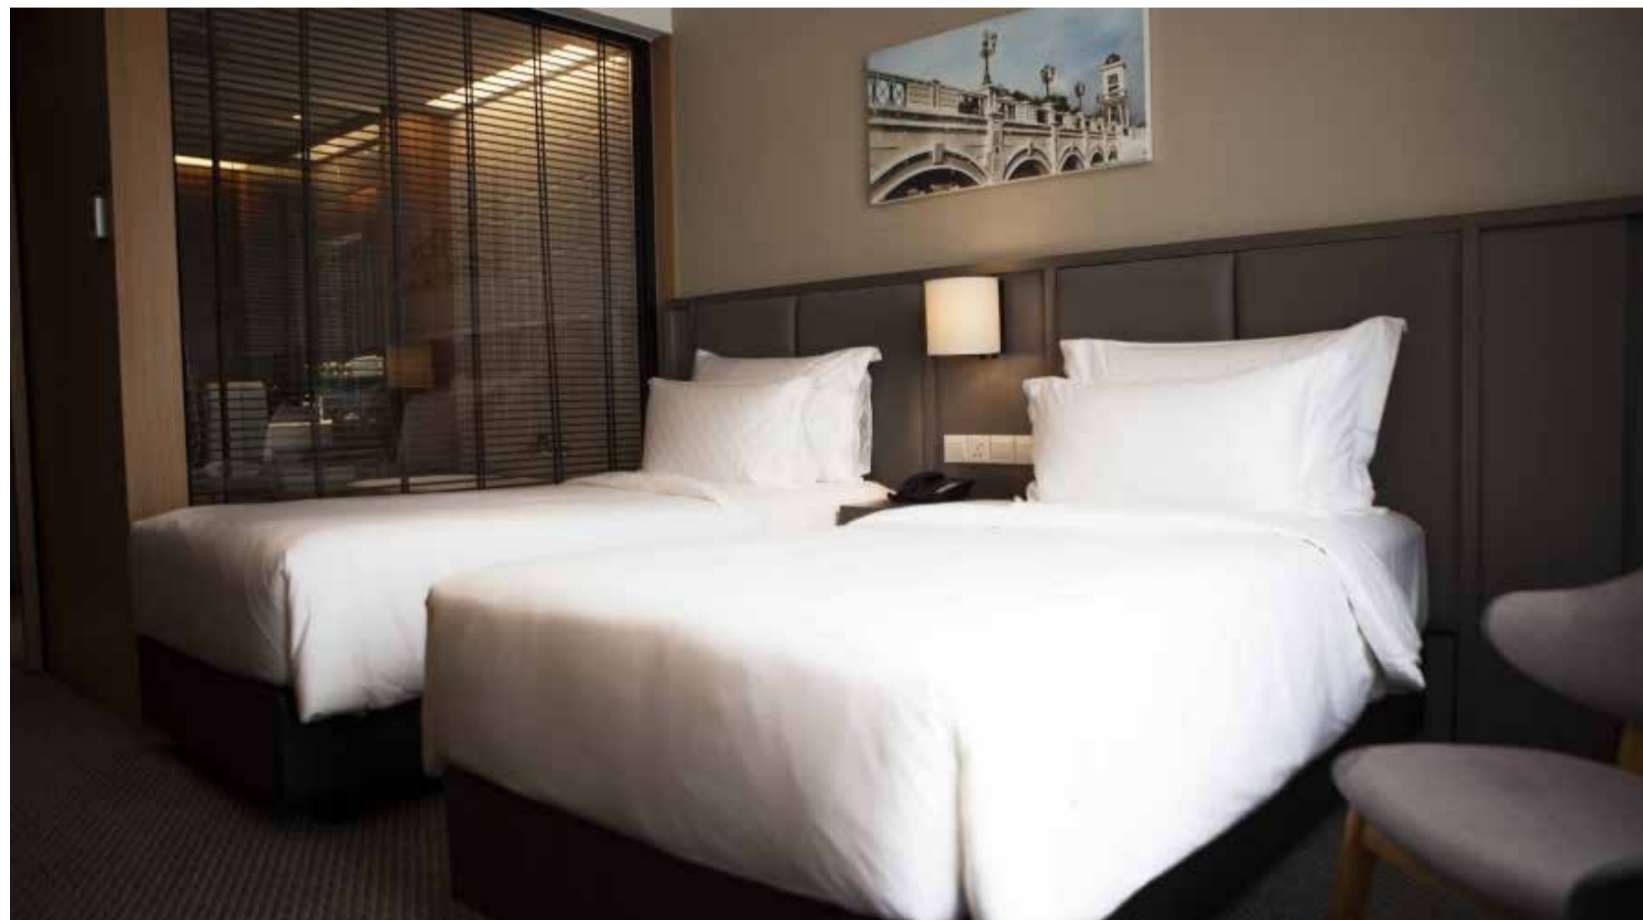

**WEIL** HOTEL

WEIL HOTEL,  
IPOH

START FROM  
IDR **1.071**.000 /R/N

ROOM TYPE: SUPERIOR ROOM

BOOKING: BEFORE 31 JAN 2019

BREAKFAST INCLUDED

TERM AND CONDITIONS:

1. RATES ARE PER ROOM PER NIGHT
2. RATE STARTS FROM AND BASED ON AVAILABILITY SYSTEM
3. CAN'T COMBINE WITH OTHER PROMOTION